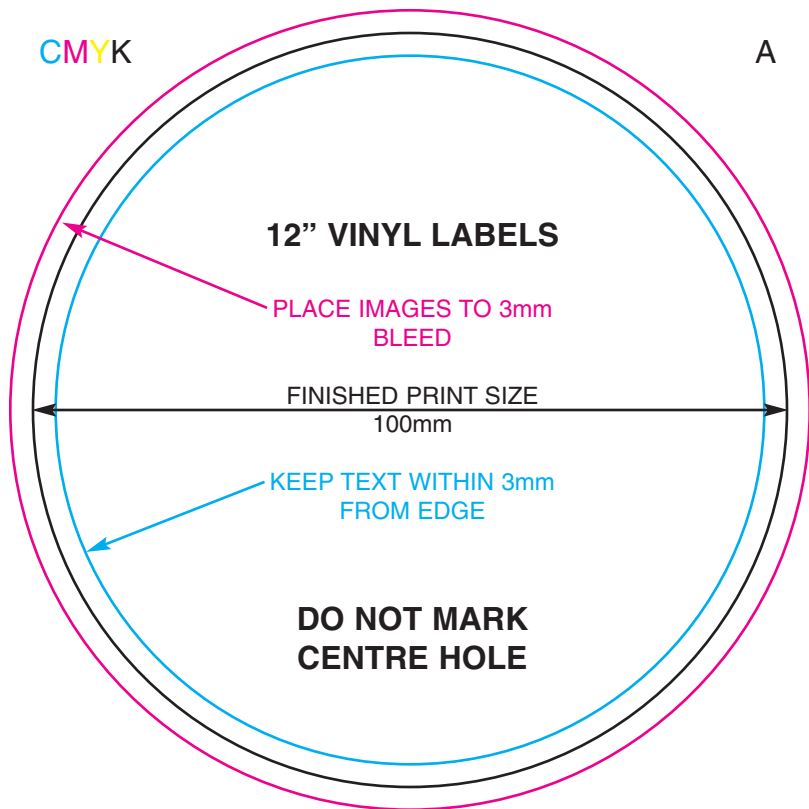

CMYK

A

## 12" VINYL LABELS

PLACE IMAGES TO 3mm  
BLEED

FINISHED PRINT SIZE  
100mm

KEEP TEXT WITHIN 3mm  
FROM EDGE

DO NOT MARK  
CENTRE HOLE

CMYK

B

## 12" VINYL LABELS

PLACE IMAGES TO 3mm  
BLEED

FINISHED PRINT SIZE  
100mm

KEEP TEXT WITHIN 3mm  
FROM EDGE

DO NOT MARK  
CENTRE HOLE